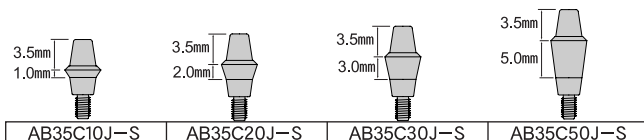

C-Type

Abutment

Taper Connection type (Straight/Multiple-unit)

Common to E-type

Taper Connection type (Straight/Multiple-unit)

Common to E-type

Taper Connection type (Straight/Multiple-unit)

Common to E-type

Taper/Internal HEX Connection type (Straight)

Common to E-type

Taper/Internal HEX Connection type (Straight)

Common to E-type

Taper Connection type (Angle)

Common to E-type

Taper/Internal HEX Connection type (Angle)