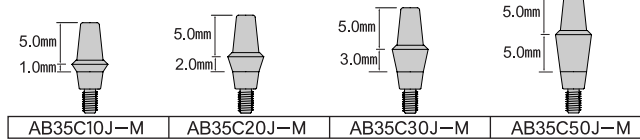

C-Type

Abutment

Taper Connection type (Straight/Multiple-unit)

Common to E-type

Taper Connection type (Straight/Multiple-unit)

Common to E-type

Taper Connection type (Straight/Multiple-unit)

Common to E-type

Taper/Internal HEX Connection type (Straight)

Common to E-type

Taper/Internal HEX Connection type (Straight)

Common to E-type

Taper Connection type (Angle)

Common to E-type

Taper/Internal HEX Connection type (Angle)