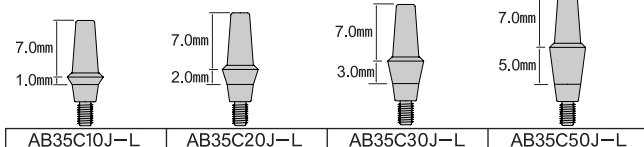

C-Type

Abutment

Taper Connection type (Straight/Multiple-unit)

Common to E-type

Taper Connection type (Straight/Multiple-unit)

Common to E-type

Taper Connection type (Straight/Multiple-unit)

Common to E-type

Taper/Internal HEX Connection type (Straight)

Common to E-type

Taper/Internal HEX Connection type (Straight)

Common to E-type

Taper Connection type (Angle)

Common to E-type

Taper/Internal HEX Connection type (Angle)