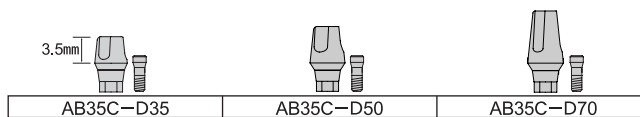

C-Type

Abutment

Taper Connection type (Straight/Multiple-unit)

Common to E-type

Taper Connection type (Straight/Multiple-unit)

Common to E-type

Taper Connection type (Straight/Multiple-unit)

Common to E-type

Taper/Internal HEX Connection type (Straight)

Common to E-type

Taper/Internal HEX Connection type (Straight)

Common to E-type

Taper Connection type (Angle)

Common to E-type

Taper/Internal HEX Connection type (Angle)