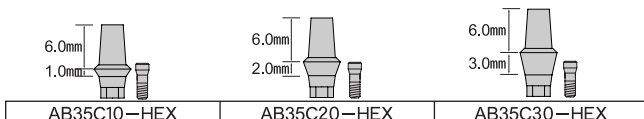

C-Type

Abutment

Taper Connection type (Straight/Multiple-unit)

Common to E-type

Taper Connection type (Straight/Multiple-unit)

Common to E-type

Taper Connection type (Straight/Multiple-unit)

Common to E-type

Taper/Internal HEX Connection type (Straight)

Common to E-type

Taper/Internal HEX Connection type (Straight)

Common to E-type

Taper Connection type (Angle)

Common to E-type

Taper/Internal HEX Connection type (Angle)