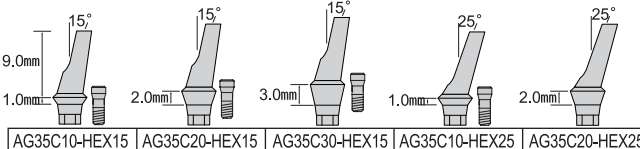

Taper/Internal HEX Connection type (Angle)

Common to E-type

Custom Abutments

Common to E-type

Common to B-type

Custom Abutment Screw

Common to E-type

Common to B-type