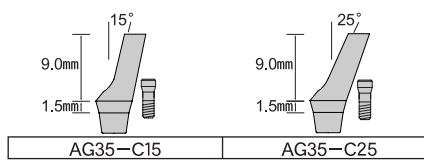

Taper/Internal HEX Connection type (Straight)

Common to E-type

Taper/Internal HEX Connection type (Straight)

Common to E-type

Taper Connection type (Angle)

Common to E-type

Taper/Internal HEX Connection type (Angle)