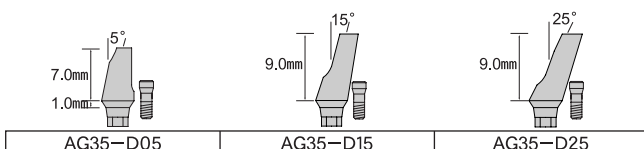

Taper/Internal HEX Connection type (Straight)

Common to E-type

Taper/Internal HEX Connection type (Straight)

Common to E-type

Taper Connection type (Angle)

Common to E-type

Taper/Internal HEX Connection type (Angle)

Common to E-type

Taper/Internal HEX Connection type (Angle)

Common to E-type

Custom Abutments

Common to E-type

Common to B-type

Custom Abutment Screw

Common to E-type