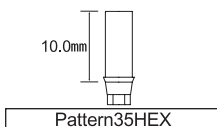

Taper/Internal HEX Connection type (Straight)

Common to E-type

Taper/Internal HEX Connection type (Straight)

Common to E-type

Taper Connection type (Angle)

Common to E-type

Taper/Internal HEX Connection type (Angle)

Common to E-type

Taper/Internal HEX Connection type (Angle)

Common to E-type

Custom Abutments

Common to E-type

Common to B-type

Custom Abutment Screw

Common to E-type