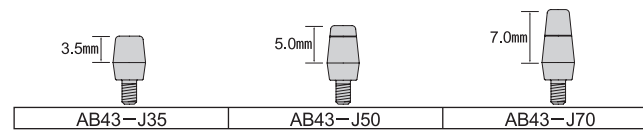

BW-Type

Abutment

Taper Connection type (Straight/Single Tooth)

Common to EW-type

Taper Connection type (Straight/Multiple-unit)

Common to EW-type

Taper/Internal HEX Connection type (Straight/Single/Multiple-unit)

Common to EW-type

Taper/Internal HEX Connection type (Straight)

Common to EW-type

Taper Connection type (Angle)

Common to EW-type

Taper/Internal HEX Connection type (Angle)

Common to EW-type

Taper/Internal HEX Connection type (Angle)