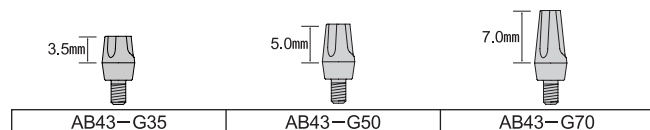

BW-Type

Abutment

Taper Connection type (Straight/Single Tooth)

Common to EW-type

Taper Connection type (Straight/Multiple-unit)

Common to EW-type

Taper/Internal HEX Connection type (Straight/Single/Multiple-unit)

Common to EW-type

Taper/Internal HEX Connection type (Straight)

Common to EW-type

Taper Connection type (Angle)

Common to EW-type

Taper/Internal HEX Connection type (Angle)

Common to EW-type

Taper/Internal HEX Connection type (Angle)