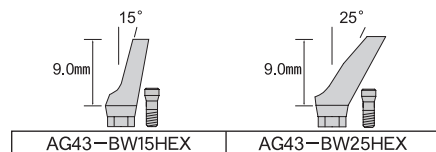

Taper/Internal HEX Connection type (Angle)

Common to EW-type