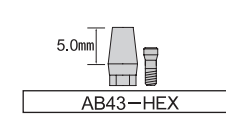

BW-Type

Abutment

Taper Connection type (Straight/Single Tooth)

Common to EW-type

Taper Connection type (Straight/Multiple-unit)

Common to EW-type

Taper/Internal HEX Connection type (Straight/Single/Multiple-unit)

Common to EW-type

Taper/Internal HEX Connection type (Straight)

Common to EW-type

Taper Connection type (Angle)

Common to EW-type

Taper/Internal HEX Connection type (Angle)

Common to EW-type

Taper/Internal HEX Connection type (Angle)