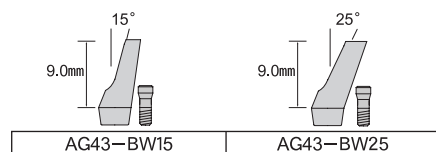

BW-Type

Abutment

Taper Connection type (Straight/Single Tooth)

Common to EW-type

Taper Connection type (Straight/Multiple-unit)

Common to EW-type

Taper/Internal HEX Connection type (Straight/Single/Multiple-unit)

Common to EW-type

Taper/Internal HEX Connection type (Straight)

Common to EW-type

Taper Connection type (Angle)

Common to EW-type

Taper/Internal HEX Connection type (Angle)

Common to EW-type

Taper/Internal HEX Connection type (Angle)