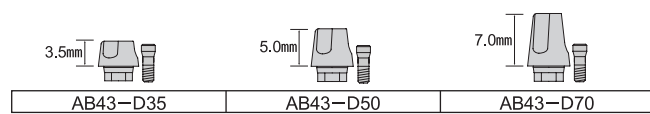

BW-Type

Abutment

Taper Connection type (Straight/Single Tooth)

Common to EW-type

Taper Connection type (Straight/Multiple-unit)

Common to EW-type

Taper/Internal HEX Connection type (Straight/Single/Multiple-unit)

Common to EW-type

Taper/Internal HEX Connection type (Straight)

Common to EW-type

Taper Connection type (Angle)

Common to EW-type

Taper/Internal HEX Connection type (Angle)

Common to EW-type

Taper/Internal HEX Connection type (Angle)